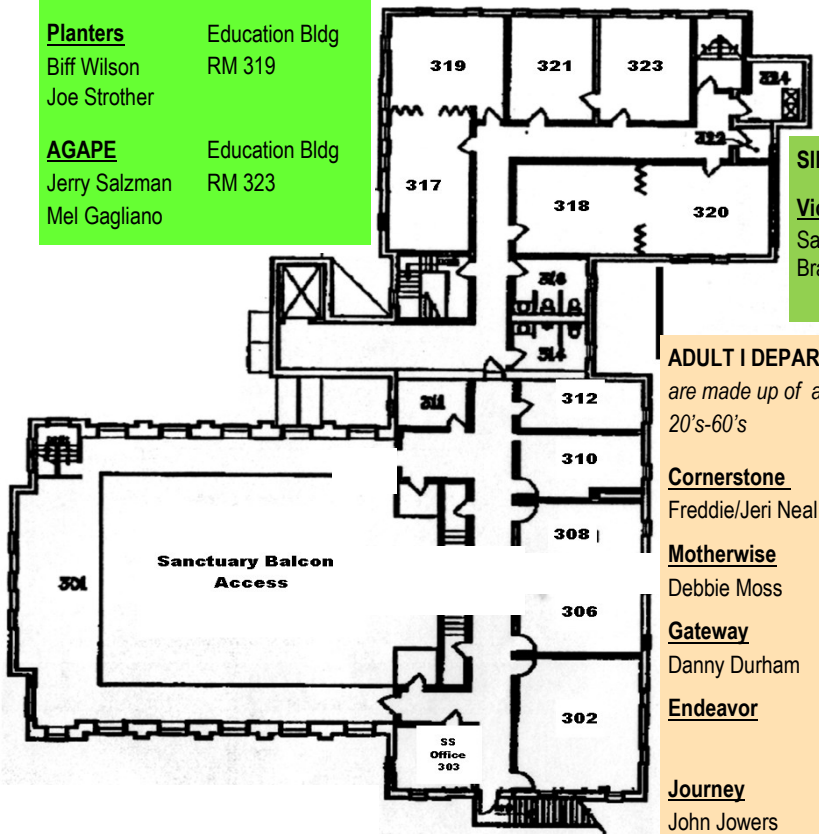

ADULT IV DEPARTMENT—60's—80's+

Fidelis- Ladies Class Education Bldg. RM 112
 Bonnie Melton
 Betty Brooks

Friendship- Men's Class Education Bldg. RM 103
 Richard Swager
 Don Howard

Seekers- Couples Class Education Bldg. RM 107
 Bob & Fran Wechtel

Ideal - Ladies Class Education Bldg. RM 109
 Helen Hunter

Seed Sowers - Men Education Bldg. Room 111
 Joe Moss

ADULT II DEPARTMENT *These classes are made up of adult sin-*

Oasis Education Bldg
 Pat Henry RM 317

Harvest Education Bldg
 Angie Cheek RM 321

Planters Education Bldg
 Biff Wilson RM 319
 Joe Strother

AGAPE Education Bldg
 Jerry Salzman RM 323
 Mel Gagliano

Clayton Baptist Educational Building Third Floor